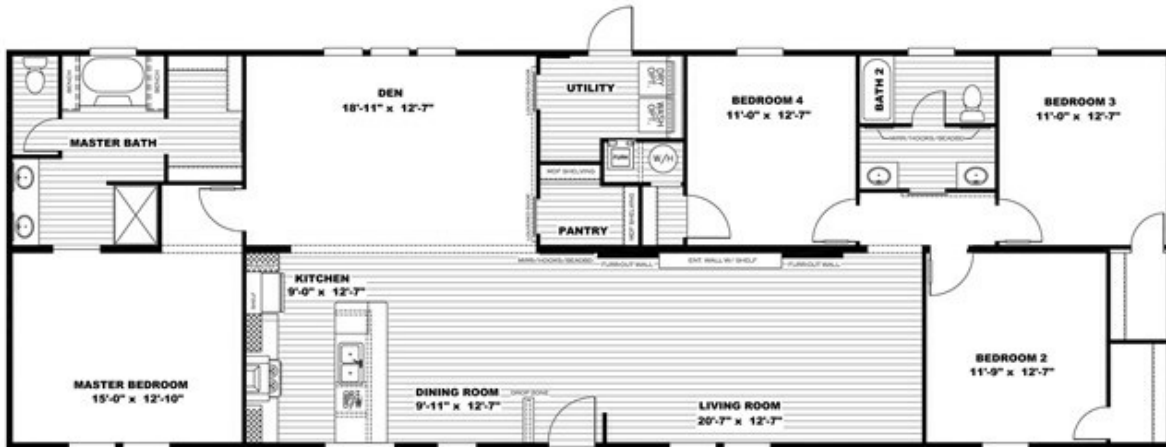

# THE BREEZE II

# THE BREEZE II

Model number: 38SSP28764AH

4 beds • 2 baths • 2128 sq.ft. • 28' width • 76' depth

Our home building facilities invest in continuous product and process improvements. Plans, dimensions, features, materials, specifications and availability are subject to change without notice or obligation. Renderings and floor plans are representative likenesses of our homes and may differ from the actual homes. We invite you to tour a Home Center near you and inspect the highest value in quality housing available or call (405) 262-3900 to speak with a Home Consultant. Copyright 2017, CMH. All rights reserved.